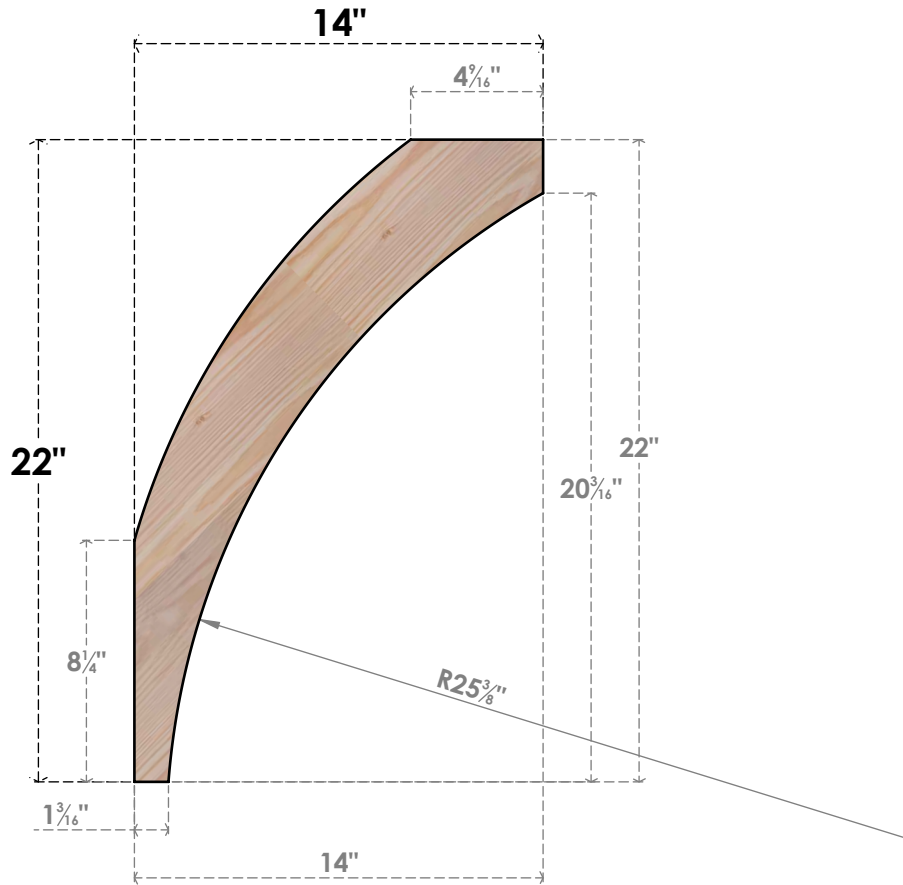

BRC06X14X22THR00SDF

5 1/2"W X 14"D X 22"H THORTON SMOOTH BRACE, DOUGLAS FIR

SIDE

FRONT

EKENA MILLWORK
 2300 WEST MAIN ST.
 CLARKSVILLE, TX 75426
 TOLL FREE: 866-607-0453
 WWW.EKENAMILLWORK.COM

NOTES

1. INSTALLATION TO BE COMPLETED IN ACCORDANCE WITH MANUFACTURER'S SPECIFICATIONS.
2. DRAWING MAY NOT BE TO SCALE
3. THIS DRAWING IS INTENDED FOR DESIGN AND PLANNING PURPOSES ONLY.
4. ALL INFORMATION CONTAINED HEREIN WAS CURRENT AT THE TIME OF DEVELOPMENT BUT MUST BE REVIEWED AND APPROVED BY THE PRODUCT MANUFACTURER TO BE CONSIDERED ACCURATE.
5. PRODUCTS ARE NOT KILN DRIED. THIS ITEM IS UNIQUE AND WILL CONTAIN THE NATURAL VARIATIONS THAT THE WOOD SPECIES OFFERS. THIS MAY RESULT IN VARIATIONS UP TO 1/4"